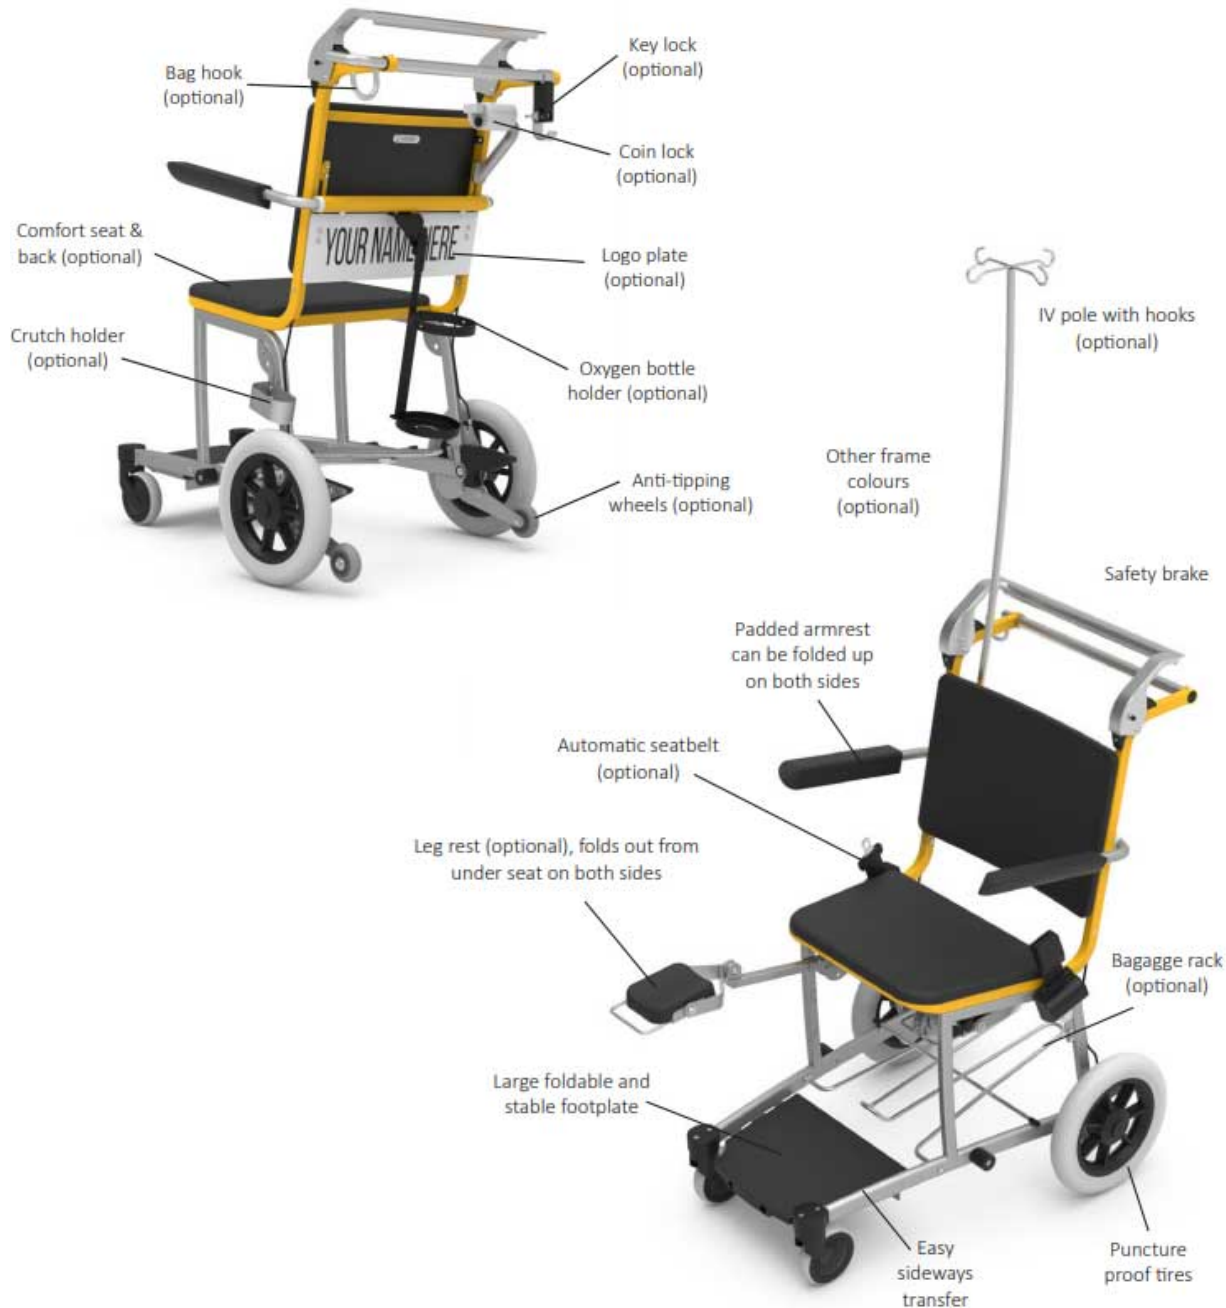

MOBBY

Standard features

- swing-up footplate
- swing-up armrests
- safety brake
- steel non padded seating
- patented fixation system
- choice from our standard colours

Technical Specification

- Length: 960 mm
- Additional length per chair: 345 mm
- Total length of 10 Mobby's: 4065 mm
- Height: 1080 mm
- Width: 690 mm
- Diameter rear wheels: 315 mm / 12,5 inch
- Diameter front wheels: 125 mm / 5 inch
- Maximum passenger weight: 150 kg

we move people

OPTIONS

 **MOBBY**

Optional Extras

- coin lock system
- keylock system
- anti-theft pole
- IV pole with 4 hooks
- luggage rack
- leg rests set L&R foldable
- oxygen holder
- double automatic seatbelt ALR
- padded comfort seat PU
- padded comfort back PU
- bag holder per piece
- name / logo plate
- virus protection screen